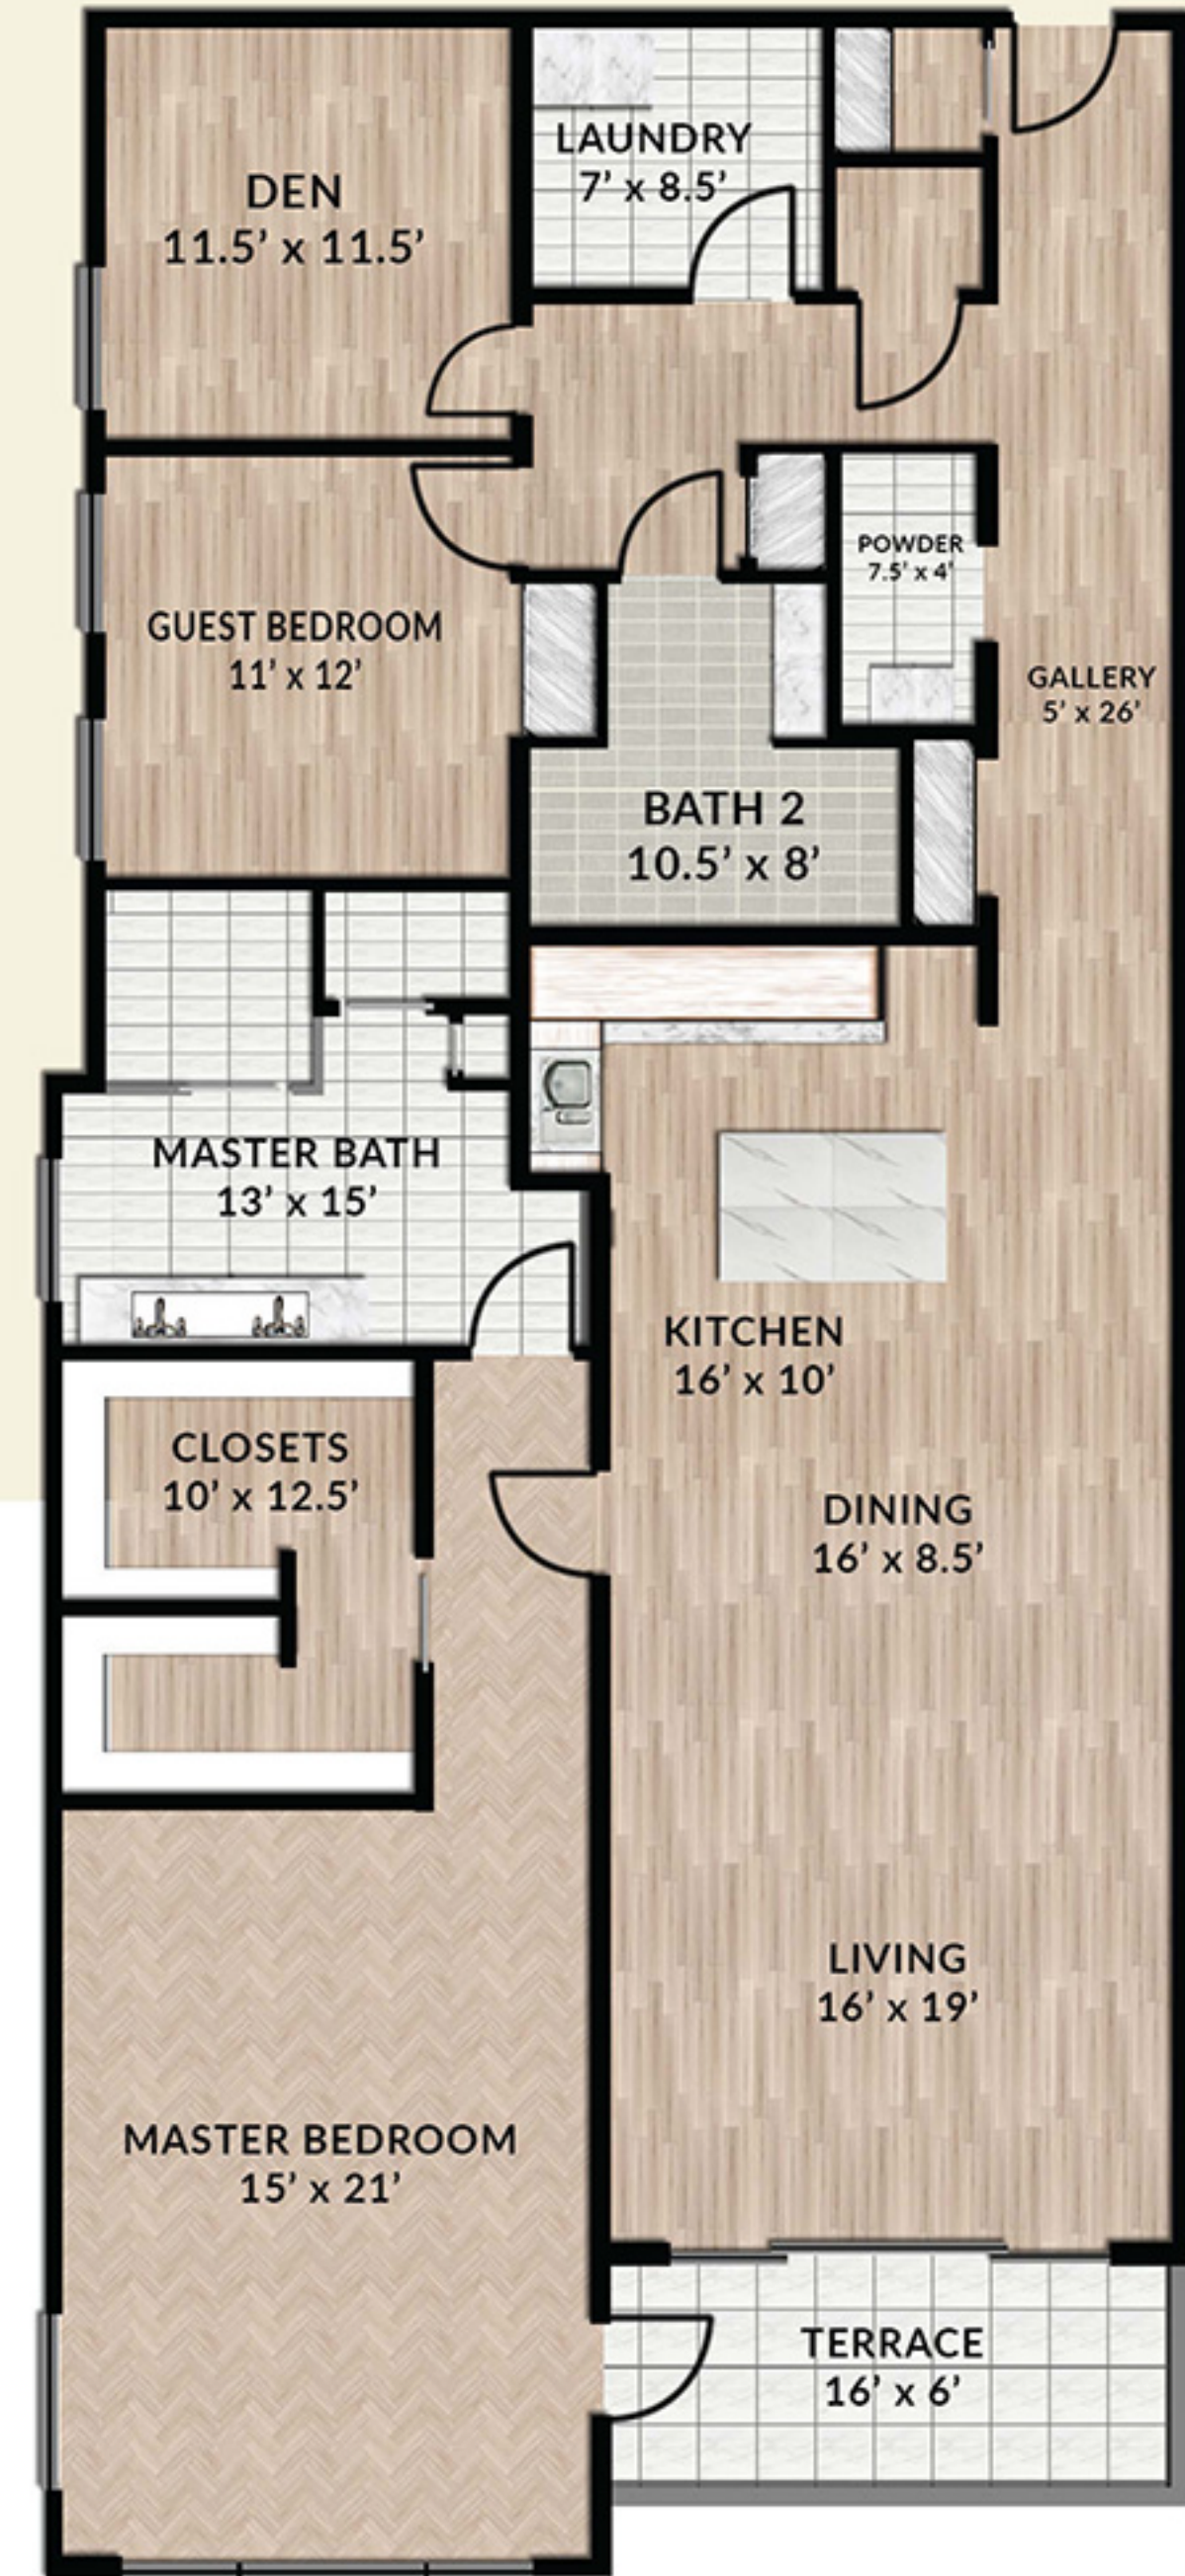

THE VOYAGER 2E

2 Bedrooms | 2 Bathrooms | 2,142 Interior Square Feet | 101 Exterior Square Feet

SECOND FLOOR

BALCONY OVERLOOKS THE NAVESINK

Artist renderings are for illustrative purposes only. Dimensions and square footage are approximate. Finished square footage calculations for this home were made based on plan dimensions only and may vary from the finished square footage of the home as built. Please refer to the architectural plans for full details. See a Sales Consultant for full details.